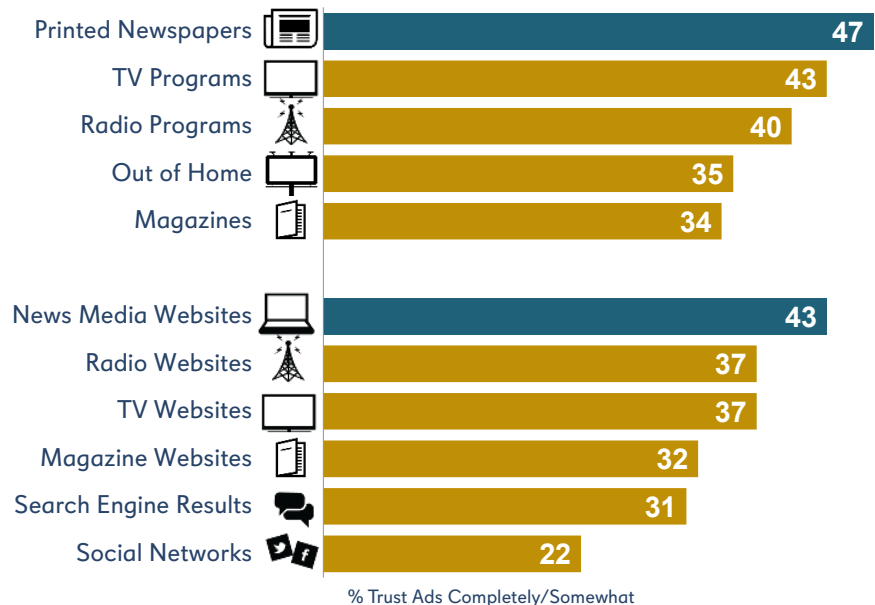

Community newspaper published every Wednesday

Covering the communities of
Leamington, Kingsville and Wheatley

12,000 printed copies & 1,500 e-subscribers

Advertise your business
where people trust
advertising
the most.

Newspaper ads are most trusted.

Ads in **printed newspapers** are trusted more than any other format (**47%**).

And advertising on **news media websites** is the most trusted digital format (**43%**).

Combined, printed newspaper or digital news media website ads are trusted by **50%** of all adults.